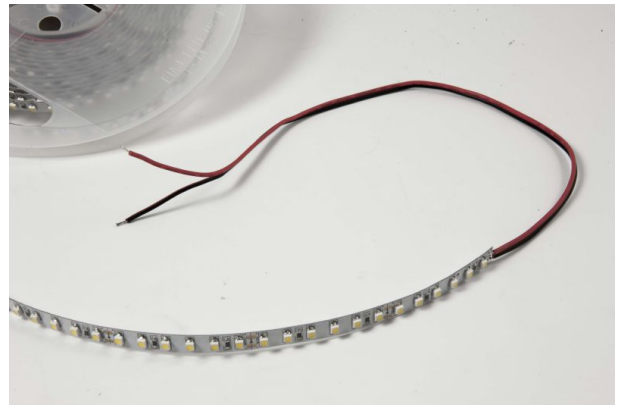

Accessories

Part No.	Name
81069	Synergy 21 LED zub Hollow Socket with Screw Terminals
81068	Synergy 21 LED zub wooden plug with screw terminals
81741	Synergy 21 LED Flex Strip add. Silicone mounting clip 10 pack
125198	Mean Well Power Supply - 24V 150W IP67
174020	Synergy 21 Power supply - 24V 100W BILTON
174654	Synergy 21 LED FLEX-Streifen zub. Easy Connect I Form für 1 Linie klar