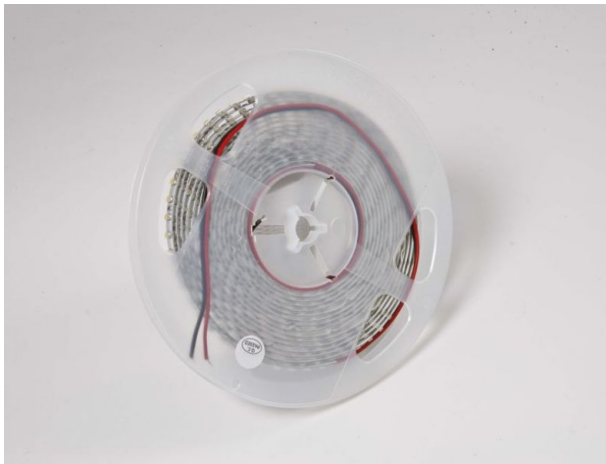

Accessories

Part No.	Name
81069	Synergy 21 LED zub Hollow Socket with Screw Terminals
81068	Synergy 21 LED zub wooden plug with screw terminals
81741	Synergy 21 LED Flex Strip add. Silicone mounting clip 10 pack
125198	Mean Well Power Supply - 24V 150W IP67
174020	Synergy 21 Power supply - 24V 100W BILTON
174654	Synergy 21 LED FLEX-Streifen zub. Easy Connect I Form für 1 Linie klar