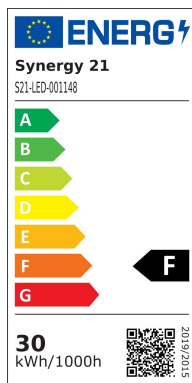

Synergy 21 LED round light Theia IP54 30W dim

kwh/1000h:	30,00
Lumens:	2805
Watt:	30,0
Nominal Service Life:	35000 Std.
Switching Cycles:	50000
Opt. Ambient Temperature.:	25 °C

IP54 round light, adjustable light colour ww/nw/cw
Connection: 200-240VAC
Dimmable: Yes, triac
Wattage: 30 watts
Lumen: 2630-2980lm
CRI: >80
Light colour: adjustable via switch: 3000/4000/5700K
Protection class: IP54, IK10
Operating temperature: -20° +45° C
Glow wire test: 750°C cover, 850°C lamp base
Beam angle: 120°
Size: Ø400mm
Height: 63mm
Weight: 1660 g
Housing colour: RAL9016

Mounting:
Clamp block in the lamp
2 mounting screws included.

Energy efficiency class: A+
kWh/1000h: 30

Image similar

Attributes

Attribute	Value
Abstrahlwinkel:	120
Betriebstemperatur:	-20 bis +45
CRI:	>80
Dimmbar:	TRIAC
Grösse:	Ø400*63
LED - Gehäusefarbe:	weiß RAL9016
LED - Gehäusematerial:	Kunststoff
Lichtfarbe:	einstellbar
Lichtfarbe in Kelvin:	3000/4000/5700
Lumen:	2630-2980
Schutzklasse:	IP54/IK10
Volt:	230
Weight:	1.66 Kg
Warranty:	24.00 Months