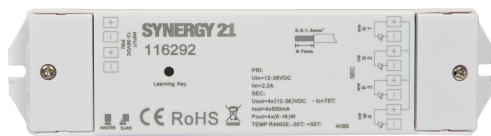

Synergy 21 LED Controller EOS 05 4-channel controller + CC500

4-channel radio controller constant current
single colour, dual colour, RGB/RGB-W
(Compatible with the switches and remote controls of the EOS 05 series)

Intuitive RGB colour selection freely selectable via colour wheel.
Individual colours dimmable (8 levels)
10 colour programmes (preset)
16 programme speeds selectable (4 sec. -256 sec.)
With status memory in case of power failure
Reception up to 15 metres away

Input: 12-36 VDC
Output: 4*500mA
Max output: 4*(6-12W)
Transmission power: >5dBm
Radio frequency: 868.3 MHz (EU approval - licence-free)

Operating temperature: -10°C - +60°C
Protection class: IP20

Attributes

Attribute	Value
Ampere:	2
Betriebstemperatur:	-10 bis +60
Dimmbar:	ja
Lichtfarbe:	RGB-W
Weight:	0.1 Kg
Warranty:	60.00 Months

Additional Images

Accessories

Part No.	Name
101873	Synergy 21 LED Controller EOS 05 Wall switch RGB-W
123041	Synergy 21 LED Controller EOS 05 WLAN Controller Master Router
106837	Synergy 21 LED Controller EOS 05 hand-held transmitter RGBW 1
108661	Synergy 21 LED Controller EOS 05 hand-held transmitter RGBW 2
116368	Synergy 21 LED Controller EOS 05 Wall dimmer mono
124646	Synergy 21 LED Controller EOS 05 wall dimmer rotary dim mono