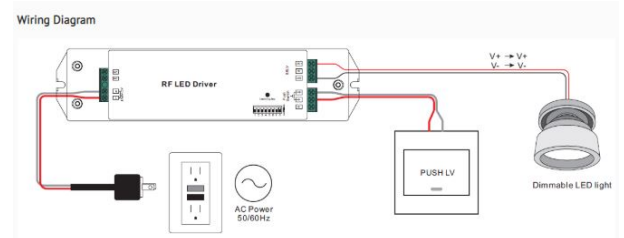

Synergy 21 LED Controller EOS 05 2-Kanal Controller+Netzteil CC dual weiß (CCT) 50W

EOS 05 controller AND power supply unit in one
adjustable constant current dimming controller
suitable for dual white LED panels with constant current
(Compatible with the switches and remote controls of the EOS 05 series)

PRI: 100~240V, 50-60Hz

SEC: 250~1050mA, 50W,

Switch-on range: 1500mA/33V, 1400mA/34V, 1300mA/38V, 1200mA/41V, 1100mA/46V, 1000mA/48V,
900mA/48V, 800mA/48V, 700mA/48V, 600mA/48V, 500mA/48V, 450mA/48V, 400mA/48V, 350mA/48V,
300mA/48V 250mA/48V

Size: 210*50*32mm

Operating temperature: -20°C - +50°C, Tc 75°

Protection class: IP20

Additional Images

Accessories

Part No.	Name
116369	Synergy 21 LED Controller EOS 05 Wanddimmer dual weiß (CCT)
126643	Synergy 21 LED Controller EOS 05 Handsender dual 2 dual weiß (CCT)
123041	Synergy 21 LED Controller EOS 05 WLAN Controller Master Router
147265	Netzkabel 230V Schutzkontakt CEE7(Stecker)->Open End mit Adernendhülsen, 1,8m,Black