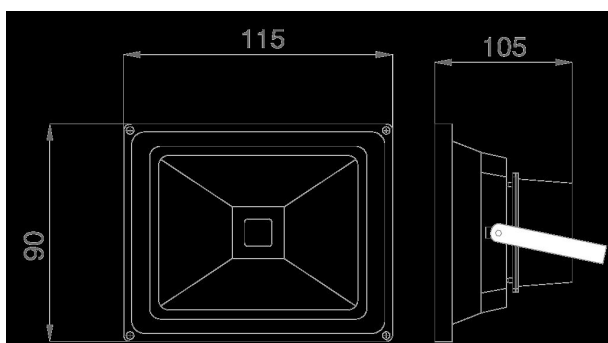

Attributes

Attribute	Value
Abstrahlwinkel:	120
CRI:	>80
Dimmbar:	TRIAC
Grösse:	115*90*105
LED - Gehäusefarbe:	schwarz
LED - Gehäusematerial:	Aluminium
Lichtfarbe:	kaltweiß
Lichtfarbe in Kelvin:	6000
Lumen:	900
Schutzklasse:	IP65
Volt:	230
Weight:	0.69 Kg

Additional Images

Accessories