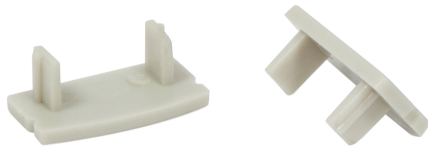

Synergy 21 LED U-Profile zub ALU002-R End Cap2

End caps, 1 pair

Attributes

| Attribute | Value |
|-----------|--------------|
| Weight: | 0.01 Kg |
| Warranty: | 24.00 Months |