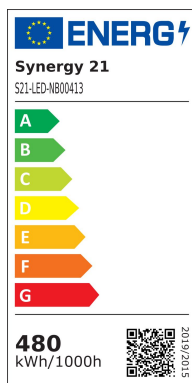

Synergy 21 LED object/stadium spotlight Hyperion with 120° lens

kwh/1000h:	480,00
Lumens:	79200
Watt:	480,0
Nominal Service Life:	35000 Std.
Switching Cycles:	50000
Opt. Ambient Temperature.:	25 °C

Replacement lens 120°

Attributes

Attribute	Value
Abstrahlwinkel:	120
Weight:	0.1 Kg
Warranty:	24.00 Months

Accessories

Part No.	Name
172375	Synergy 21 LED object/stadium spotlight Hyperion 100W IP65 nw
172376	Synergy 21 LED object/stadium spotlight Hyperion 100W IP65 cw
172377	Synergy 21 LED object/stadium spotlight Hyperion 200W IP65 nw