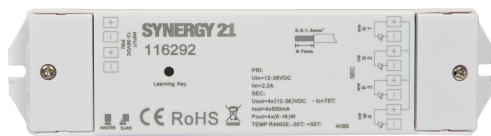

## Synergy 21 LED Controller EOS 05 4-channel controller + CC500

4-channel radio controller constant current  
single colour, dual colour, RGB/RGB-W  
(Compatible with the switches and remote controls of the EOS 05 series)

Intuitive RGB colour selection freely selectable via colour wheel.  
Individual colours dimmable (8 levels)  
10 colour programmes (preset)  
16 programme speeds selectable (4 sec. -256 sec.)  
With status memory in case of power failure  
Reception up to 15 metres away

Input: 12-36 VDC  
Output: 4\*500mA  
Max output: 4\*(6-12W)  
Transmission power: >5dBm  
Radio frequency: 868.3 MHz (EU approval - licence-free)

Operating temperature: -10°C - +60°C  
Protection class: IP20

## Attributes

Attribute	Value
Ampere:	2
Betriebstemperatur:	-10 bis +60
Dimmbar:	ja
Lichtfarbe:	RGB-W
Weight:	0.1 Kg
Warranty:	60.00 Months