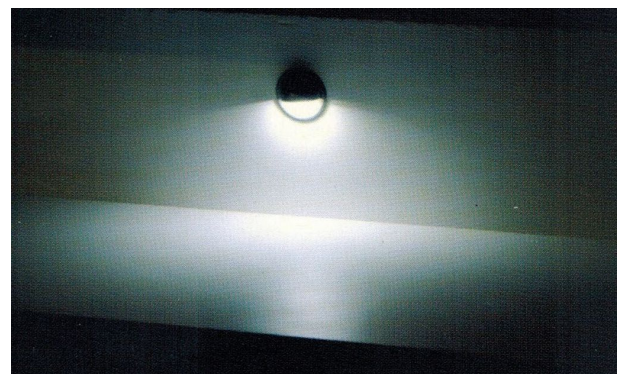

## Synergy 21 LED in-ground spotlight ARGOS round minimax IP65 cw 90°

kwh/1000h:	0,50
Lumens:	40
Watt:	0,4
Nominal Service Life:	50000 Std.
Switching Cycles:	35000
Opt. Ambient Temperature.:	25 °C

Voltage: DC 12V  
Power: 0,4W  
LED light colour: cw, 6000K ±150  
LED: 1 piece SMD5050  
Cover: tempered glass, loadable up to 100kg  
Material: Zinc alloys  
Protection class: IP65  
Size: Ø 35mm, height 31mm  
Installation dimension: Ø 24mm  
Weight: 50g  
Connection cable: AWG22 (2-pole) with IP65 plug

## Attributes

Attribute	Value
Abstrahlwinkel:	90
Ampere:	0.03
CC oder CV:	CV
Dimmbar:	abhängig vom Netzteil
Grösse:	35*31

Attribute	Value
LED - Gehäusefarbe:	Silber
LED - Gehäusematerial:	Edelstahl
Lichtfarbe:	kaltweiß
Schutzklasse:	IP65
Volt:	12
Weight:	0.076 Kg
Warranty:	60.00 Months

## Additional Images

SYNERGY 21

SYNERGY 21

\* General Controller is used to control the RGB light.