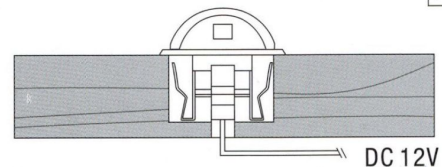

Attribute	Value
LED - Gehäusefarbe:	Silber
LED - Gehäusematerial:	Edelstahl
Lichtfarbe:	kaltweiß
Schutzklasse:	IP65
Volt:	12
Weight:	0.076 Kg
Warranty:	60.00 Months

Additional Images

SYNERGY 21

SYNERGY 21

* General Controller is used to control the RGB light.