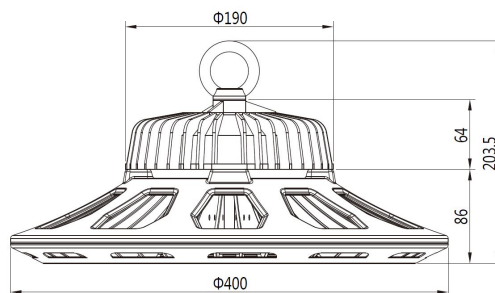

Weight:4.80Kg

Product Description

1. 1, Compact and fasion design .Light weighted : 4.80kg
2. 2, Philips 3030 LED as light source , CR>80Ra
3. 3, MEAN WELL HBG Series power supply . PF>0.95
4. 4, High lumen efficiency : 135lm/w
5. 5, 5 years warranty .

Performance Summary

Input Power: 80W, 100W, 150W, 200W, 230W
CRI: >70Ra/80Ra
CCT: 3000k-6500K
Input Voltage:90-305Vac
Limited Warranty :5 years' warranty
High Efficacy Lifetime: 50000hours
Dimming:Non-dimmable & 1-10V Dimmable
Working Temperature : - 20°C – +45 °C(Amb)

Accessories

Part No.	Name
139692	Synergy 21 LED Spot Pendelleuchte UFO zub. Radar Kit L
142948	Synergy 21 LED Spot Pendelleuchte UFO zub. Wandhalterung für UFO size L BÜgel lang
142947	Synergy 21 LED spot pendant light UFO add. Wall bracket for UFO size L bracket short
144400	Synergy 21 LED spot pendant light UFO add. Ball cage L
148949	Synergy 21 LED spot pendant light UFO add. Lampshade L
124243	Mean Well power supply unit - DALI Controller