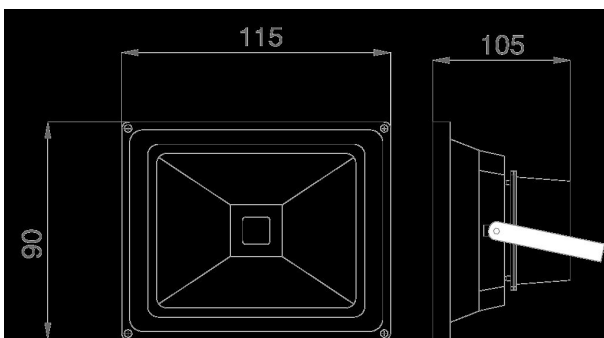

Attributes

Attribute	Value
Abstrahlwinkel:	120
Betriebstemperatur:	-25°C bis +55°C
CRI:	>80
Dimmbar:	TRIAC
Grösse:	115*90*105
LED - Gehäusefarbe:	grau
LED - Gehäusematerial:	Aluminium
Lichtfarbe:	warmweiß
Lichtfarbe in Kelvin:	3000
Lumen:	800
Schutzklasse:	IP65
Volt:	230
Weight:	0.69 Kg
Warranty:	60.00 Months

Additional Images