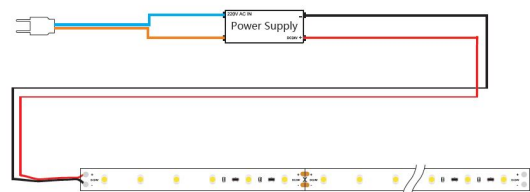

Additional Images

The relationship of curve variation between voltage and the length of the led strip in single drive 120leds