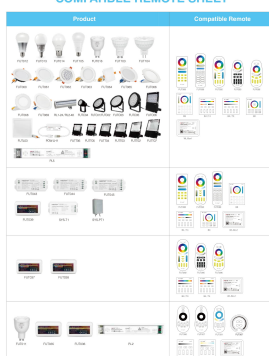

Compatible with

FUT089 FUT088 FUT092 FUT096 FUT087 FUT006 FUT007 FUT091 B8 B4/T4 B3/T3 B2/T2 B1/T1 B0

Switching mode by one button

Brightness, CCT, RGB, RGBW and RGB+CCT output mode, one-key switching, easy operation

Controller

Controller

Controller

Controller

Controller

COMPATIBLE REMOTE SHEET

Accessories

Part No.	Name
110942	Synergy 21 top-hat rail / DIN rail
147981	Synergy 21 LED remote RGB-WW (RGB-CCT) 8 zones *Milight/Miboxer*
147982	Synergy 21 LED remote RGB-WW (RGB-CCT) 4 zones *Milight/Miboxer*
148005	Synergy 21 LED remote smart panel RGB-WW (RGB-CCT) 4 zones *Milight/Miboxer*
148006	Synergy 21 LED remote smart panel RGB-WW (RGB-CCT) 8 zones *Milight/Miboxer*
149164	Synergy 21 LED remote Smart Panel RGB-WW (RGB-CCT) *Milight/Miboxer*

Part No.	Name
149663	Synergy 21 LED remote RGB-WW (RGB-CCT) 1 zones *Milight/Miboxer*
149819	Synergy 21 LED remote single color 4 zones *Milight/Miboxer*
149821	Synergy 21 LED remote single color 4 zones full touch *Milight/Miboxer*
154732	Synergy 21 LED remote smart panel single color 4zones *Milight/Miboxer*
154733	Synergy 21 LED remote smart panel RGB/RGBW 4 zones *Milight/Miboxer*
154781	Synergy 21 LED remote smart panel RGB-WW (RGB-CCT) 4 zones *Milight/Miboxer*
155624	Synergy 21 LED remote single color touch dimm*Milight/Miboxer*
157592	Synergy 21 LED remote smart panel dual white (CCT) 4-zones *Milight/Miboxer*
158722	Synergy 21 LED remote dual white (CCT) 4 zones *Milight/Miboxer*
159413	Synergy 21 LED remote smart panel dual white (CCT) 4-zones *Milight/Miboxer*
159434	Synergy 21 LED remote smart panel single color 4-zones *Milight/Miboxer*
159435	Synergy 21 LED remote smart panel RGB/RGB-W 4 Zonen *Milight/Miboxer*