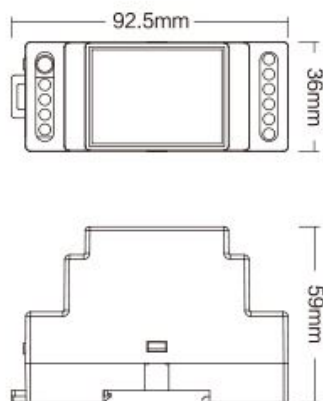

Total Output Max: 10A
Working Temperature: -20~60?
Control Distance: 30m
Connection: Common anode
DIN-Rail mounting size: TS-35/7.5 or TS-35/15

Attributes

Attribute	Value
CC oder CV:	CV
Lichtfarbe:	RGB-WW
Weight:	0.5 Kg
Warranty:	24.00 Months

Additional Images