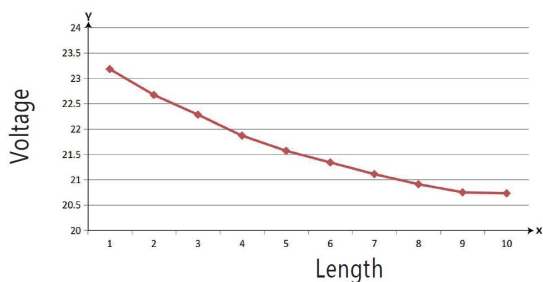

Voltage: 24V, max5,8A  
Watt: 140W±10%  
Light colour: neutral white, 4250K±250k  
Brightness: 13950lm  
Beam angle: 120°  
Protection class: IP20  
Number of LEDs: 600\*2835SMD  
Dimensions: 10000\*10\*3 mm  
PCB colour: white, open cable end (360±5mm)  
Operating temperature: -25°C to +40°C  
Weight: 0.500kg  
Can be shortened every 6 LED 10cm  
Adhesive tape: yes 3M on the back

## Attributes

Attribute	Value
Abstrahlwinkel:	120
Ampere:	5.80
CC oder CV:	CV
CRI:	>80
Dimmbar:	abhängig vom Netzteil
Länge:	10
LED Strip Klebeband:	ja
LED Strip Breite:	10
LED Strip Höhe:	3
LED Strip Klebeband:	ja
LED Strip kürzbar:	100
LED Strip Länge:	10000
Lichtfabe in Kelvin:	4250
Lichtfarbe:	neutralweiß
Lichtfarbe in Kelvin:	4250
Lichtfarbe Name:	neutralweiß
Lumen:	13950
Schutzklasse:	IP20
Volt:	24
Weight:	0.4 Kg

## Additional Images

The relationship of curve variation between voltage and the length of the led strip in single drive

connect way 1

connect way 2