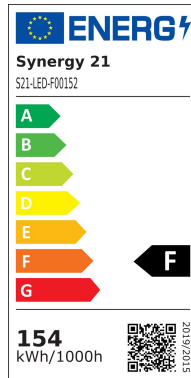

## Synergy 21 LED-Flex-Streifen 60 NW DC24V 140W IP20 ULS 10m

kwh/1000h:	154,00
Lumens:	13950
Watt:	140,0
Nominal Service Life:	35000 Std.
Switching Cycles:	50000
Opt. Ambient Temperature.:	25 °C

Synergy 21 LED Flex Strip UL Series  
ULS=Ultra Long Series

Voltage: 24V, max5,8A  
Watt: 140W±10%  
Light colour: neutral white, 4250K±250k  
Brightness: 13950lm  
Beam angle: 120°  
Protection class: IP20  
Number of LEDs: 600\*2835SMD  
Dimensions: 10000\*10\*3 mm  
PCB colour: white, open cable end (360±5mm)  
Operating temperature: -25°C to +40°C  
Weight: 0.500kg  
Can be shortened every 6 LED 10cm  
Adhesive tape: yes 3M on the back

Energy efficiency class: A  
kWh/1000h: 154

Strip can be shortened at the cut marks with sharp scissors.  
!Attention! Strip must be checked for functionality beforehand.  
Only split the strip when no current is present.

## Attributes

Attribute	Value
Abstrahlwinkel:	120
Ampere:	5.80
CC oder CV:	CV
CRI:	>80
Dimmbar:	abhängig vom Netzteil
Länge:	10
LED Strip Klebeband:	ja
LED Strip Breite:	10
LED Strip Höhe:	3
LED Strip Klebeband:	ja
LED Strip kürzbar:	100
LED Strip Länge:	10000
Lichtfabe in Kelvin:	4250
Lichtfarbe:	neutralweiß
Lichtfarbe in Kelvin:	4250
Lichtfarbe Name:	neutralweiß
Lumen:	13950
Schutzklasse:	IP20
Volt:	24
Weight:	0.4 Kg