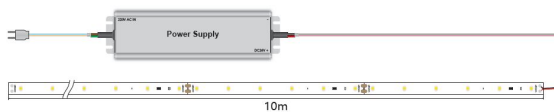

Voltage: 24V, max5,8A  
Watt: 140W±10%  
Light colour: neutral white, 4250K±250k  
Brightness: 13950lm  
Beam angle: 120°  
Protection class: IP20  
Number of LEDs: 600\*2835SMD  
Dimensions: 10000\*10\*3 mm  
PCB colour: white, open cable end (360±5mm)  
Operating temperature: -25°C to +40°C  
Weight: 0.500kg  
Can be shortened every 6 LED 10cm  
Adhesive tape: yes 3M on the back

## Attributes

Attribute	Value
Abstrahlwinkel:	120
Ampere:	5.80
CC oder CV:	CV
CRI:	>80
Dimmbar:	abhängig vom Netzteil
Länge:	10
LED Strip Klebeband:	ja
LED Strip Breite:	10
LED Strip Höhe:	3
LED Strip Klebeband:	ja
LED Strip kürzbar:	100
LED Strip Länge:	10000
Lichtfabe in Kelvin:	4250
Lichtfarbe:	neutralweiß
Lichtfarbe in Kelvin:	4250
Lichtfarbe Name:	neutralweiß
Lumen:	13950
Schutzklasse:	IP20
Volt:	24
Weight:	0.4 Kg

## Additional Images

The relationship of curve variation between voltage and the length of the led strip in single drive

connect way 1

connect way 2