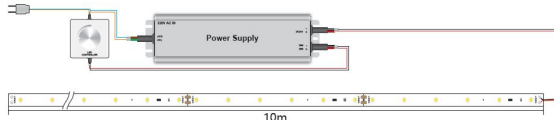

Voltage: 24V, max5,8A  
Watt: 140W±10%  
Light colour: neutral white, 4250K±250k  
Brightness: 13950lm  
Beam angle: 120°  
Protection class: IP20  
Number of LEDs: 600\*2835SMD  
Dimensions: 10000\*10\*3 mm  
PCB colour: white, open cable end (360±5mm)  
Operating temperature: -25°C to +40°C  
Weight: 0.500kg  
Can be shortened every 6 LED 10cm  
Adhesive tape: yes 3M on the back

## Attributes

Attribute	Value
Abstrahlwinkel:	120
Ampere:	5.80
CC oder CV:	CV
CRI:	>80
Dimmbar:	abhängig vom Netzteil
Länge:	10
LED Strip Klebeband:	ja
LED Strip Breite:	10
LED Strip Höhe:	3
LED Strip Klebeband:	ja
LED Strip kürzbar:	100
LED Strip Länge:	10000
Lichtfabe in Kelvin:	4250
Lichtfarbe:	neutralweiß
Lichtfarbe in Kelvin:	4250
Lichtfarbe Name:	neutralweiß
Lumen:	13950
Schutzklasse:	IP20
Volt:	24
Weight:	0.4 Kg

## Additional Images

The relationship of curve variation between voltage and the length of the led strip in single drive

connect way 1

connect way 2