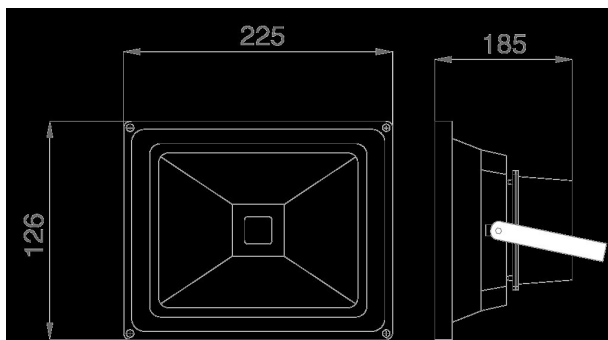

Attributes

Attribute	Value
Abstrahlwinkel:	120
Ampere:	0.16
Betriebstemperatur:	-25°C bis +55°C
CRI:	>80
Dimmbar:	TRIAC
Grösse:	126*225*185
LED - Gehäusefarbe:	schwarz
LED - Gehäusematerial:	Aluminium
Lichtfarbe:	neutralweiß
Lichtfarbe in Kelvin:	4500
Lumen:	3900
Schutzklasse:	IP65
Volt:	230
Weight:	2.3 Kg
Warranty:	60.00 Months

Additional Images