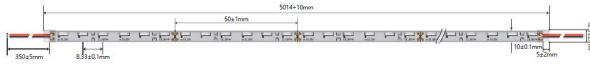

Accessories

Part No.	Name
93682	Mean Well Power Supply - 24V 150W Dimmable IP65