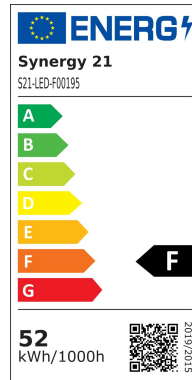

Synergy 21 LED Flex Strip 60 WW DC24V 48W IP65 CRI>90 Seitenansicht

kwh/1000h:	52,80
Lumens:	4415
Watt:	48,0
Nominal Service Life:	35000 Std.
Switching Cycles:	50000
Opt. Ambient Temperature.:	25 °C

Synergy 21 LED Flex Strip

Length: 5m
Voltage: 24V,
Watt: 9,6W/m, 48W
Light colour: ww, 3000K, CRI>90
Brightness: 883lm/m, total: 4415lm
Beam angle: 120°
Protection class: IP65
Number of LEDs: 60 SMD/m, total: 300LEDs
Dimensions: 5000*8*3 mm
PCB colour: white, open cable end red black (350±5mm)
Working temperature: -25°C to +50°C
Can be shortened every 6 LEDs 5cm
Adhesive tape: yes 3M on the back

Energy efficiency class: A+
kWh/1000h: 52.8

Strip can be shortened at the cut marks with sharp scissors.
!Attention! Strip must first be checked for functionality.
Only split the strip when no current is present.

Attributes

Attribute	Value
Abstrahlwinkel:	120
Ampere:	2
CC oder CV:	CV
CRI:	>90
Dimmbar:	abhängig vom Netzteil
LED Strip Klebeband:	ja
LED Strip Breite:	8
LED Strip Höhe:	3
LED Strip kürzbar:	50
LED Strip Länge:	5000
Lichtfabe in Kelvin:	3000
Lichtfarbe:	warmweiß
Lichtfarbe in Kelvin:	3000
Lichtfarbe Name:	warmweiß
Lumen:	4415
Schutzklasse:	IP65
Volt:	24
Weight:	0.35 Kg
Warranty:	60.00 Months