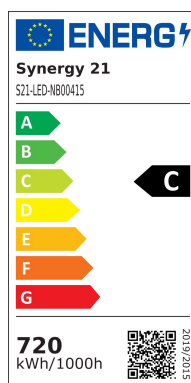

## Synergy 21 LED object/stadium spotlight 720W IP66 cw+ DALI dim 30°

kwh/1000h:	720,00
Lumens:	118800
Watt:	720,0
Nominal Service Life:	35000 Std.
Switching Cycles:	50000
Opt. Ambient Temperature.:	25 °C

Operating voltage: AC 90-305V, 50/60Hz  
LED: 372 LED Philips Lumileds 165lm/Watt  
Power supply unit: MeanWell  
Beam angle: Lens 30°, light heads variably adjustable (swivelling and tilting)  
Beam angles with 10°, 60° or 90° also available on request.  
Lumen: 118,800lm  
Efficiency: 165Lm/Watt  
Light colour: 5700K  
CRI: Ra>70  
Dimmable: no (Dimmable models such as DALI or 0-10V on request)  
Housing: Aluminium  
Operating temperature: -40°C to +60°C  
Protection class: IP66  
Dimensions: 691\*202\*579mm

Energy efficiency class: A++  
kWh/1000h: 720

The connection of electrical components and systems may only be carried out by only be carried out by qualified specialists!

### Attributes

Attribute	Value
Abstrahlwinkel:	30
CRI:	>80
Dimmbar:	DALI
Grösse:	691*202*579
LED - Gehäusefarbe:	schwarz
LED - Gehäusematerial:	Aluminium
Lichtfarbe:	kaltweiß
Lichtfarbe in Kelvin:	5000
Lumen:	118800
Schutzklasse:	IP66
Volt:	230
Weight:	20.2 Kg
Warranty:	60.00 Months