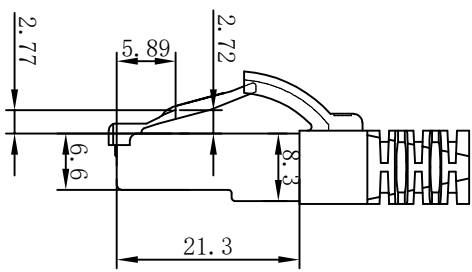

CAT. 6 S/FTP LSZH TPE 250MHz ISO/IEC 11801 & EN50173-1 & ANSI/TIA-568-C.2 www.Synergy21.de CE

PIN OUT

MATERIAL LIST

⑥	LABEL	NO DRY GLUE LABEL	1	
⑤	MINI TIE	PE MINI TIE(POSSESS METAL) COLOUR SEE THE CHART	2	
④	POLYETHYLENE BAG	SYNERGY 21 SLIP PE BAG	1	
③	CABLE	CAT. 6 S/FTP 27AWG (BC*1P+AL-FOIL)*4+Braid(AL-MG) JACKET:TPE LSZH OD:6.0±0.2mm COLOUR SEE THE CHART	1	
②	Over mold	80A PVC, COLOR:SEE THE CHART	2	
①	Plug	RJ45 8P8C'S SHIELDED , THE SHELL PLATED NICKEL , PIN GOLD PLATED 3u" RED/TRANSPARENT	2	
NO.	PARTS NAME	SPECIFICATION STANDARD	QT' Y	REMARK

NOTE:

- ELECTRICAL TEST:
 - 100% OPEN SHORT, MISS WIRE TEST
 - INSULATION RESISTANCE:DC 300V 10M Ohm;
 - CONTACTOR RESISTANCE:1 OHM per meter
- FLUKE TEST LIMIT:ISO11801 Channel Class E
- Working temperature:-10°C ~ + 60°C
- Storage temperature:-20°C~+75°C
- RoHS 3.0 AND REACH compliant
- TPE LSZH:Non fire retardant (Conform IEC60754-2、IEC 61034)
- Packing:Synergy21 PE Bag+Label
- Minimum of the bending radius is 60mm