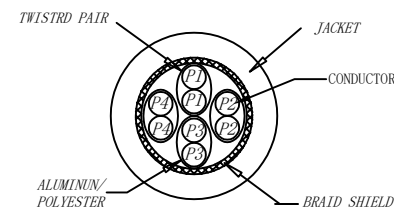

CAT. 6 S/FTP LSZH TPE 250MHz ISO/IEC 11801 & EN50173-1 & ANSI/TIA-568-C.2 www.Synergy21.de CE

PIN OUT

MATERIAL LIST

⑥	LABEL	NO DRY GLUE LABEL	1	
⑤	MINI TIE	PE MINI TIE(POSSESS METAL) COLOUR SEE THE CHART	2	
④	POLYETHYLENE BAG	SYNERGY 21 SLIP PE BAG	1	
③	CABLE	CAT. 6 S/FTP 27AWG (BC*1P+AL-FOIL)*4+Braid(AL-MG) JACKET:TPE LSZH OD:6.0±0.2mm COLOUR SEE THE CHART	1	
②	Over mold	80A PVC, COLOR:SEE THE CHART	2	
①	Plug	RJ45 8P8C'S SHIELDED , THE SHELL PLATED NICKEL , PIN GOLD PLATED 3u" RED/TRANSPARENT	2	
NO.	PARTS NAME	SPECIFICATION STANDARD	QT' Y	REMARK

Hasia		change "ROSH 2.0" to "ROSH 3.0"	2022-02-25	A6	SYNERGY 21					
		Add New Color	2019-03-14	A5						
		Increase the minimum bend radius	2018-11-30	A4	CUSTOMER NO.		ITEM NO.	SEE THE CHART		
		Add moulding size	2018-06-19	A3	PRODUCT NAME	CAT. 6 S/FTP PATCH CORD TPE LSZH	manufacture country:	CHINA	UNIT	MM
		Change Moulding	2018-05-29	A2	DRAWNBY	CHECKBY	APPOBY	DATE		
		CHANGE PACKING AND BOX MARK	2018-03-12	A1	SYNERGY 21	SYNERGY 21	SYNERGY 21	2015-01-20		
BY	CHK	REVISION RECORD MODIFICATIONS	DATE	REV.						