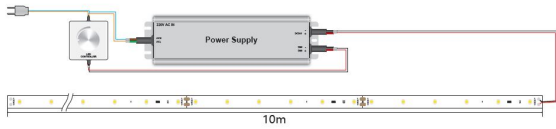

Synergy 21 LED Flex Strip UL Series  
ULS=Ultra Long Series

Voltage: 24V,  
Watt: 200W, 20W/m  
Light colour: RGB+CCT , RGB+2400K+6000K  
Brightness: 2400K=370lm/m, RGB+CCT= 1265lm/m  
Beam angle: 120°  
Protection class: IP20  
Number of LEDs: 60\*5050SMD 5in1 LEDs per metre  
Dimensions: 10000\*15\*3 mm  
PCB colour: white, open cable end (360±5mm)  
Working temperature: -25°C to +40°C  
Can be shortened every 6 LEDs  
Adhesive tape: yes 3M on the back

## Attributes

Attribute	Value
Abstrahlwinkel:	120
Ampere:	8.30
CC oder CV:	CV
Dimmbar:	abhängig vom Netzteil
LED Strip Klebeband:	ja
LED Strip Breite:	15
LED Strip Höhe:	3
LED Strip kürzbar:	100
LED Strip Länge:	10000
Lichtfarbe:	RGB-WW
Schutzklasse:	IP20
Volt:	24
Weight:	1 Kg
Warranty:	24.00 Months

## Additional Images

connect way 1

connect way 2