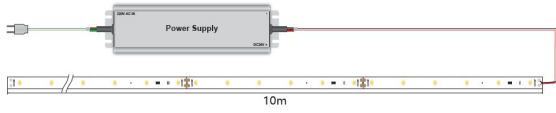

Synergy 21 LED Flex Strip UL Series  
ULS=Ultra Long Series

Voltage: 24V,  
Watt: 200W, 20W/m  
Light colour: RGB+CCT , RGB+2400K+6000K  
Brightness: 2400K=370lm/m, RGB+CCT= 1265lm/m  
Beam angle: 120°  
Protection class: IP20  
Number of LEDs: 60\*5050SMD 5in1 LEDs per metre  
Dimensions: 10000\*15\*3 mm  
PCB colour: white, open cable end (360±5mm)  
Working temperature: -25°C to +40°C  
Can be shortened every 6 LEDs  
Adhesive tape: yes 3M on the back

Our 3M adhesive tape adheres well, but should only be used as a mounting aid.  
There are a variety of mounting options, such as clips, permanently elastic mounting adhesive, cable ties, etc.

Please note that LED strips must also be cooled.  
Make sure that the LED strip does not exceed a working temperature of 40°C, otherwise its service life cannot be guaranteed.  
No guarantee can be given for overheated LED strips

## Attributes

Attribute	Value
Abstrahlwinkel:	120
Ampere:	8.30
CC oder CV:	CV
Dimmbar:	abhängig vom Netzteil
LED Strip Klebeband:	ja
LED Strip Breite:	15
LED Strip Höhe:	3
LED Strip kürzbar:	100
LED Strip Länge:	10000
Lichtfarbe:	RGB-WW
Schutzklasse:	IP20
Volt:	24
Weight:	1 Kg
Warranty:	24.00 Months

## Additional Images

connect way 1

connect way 2